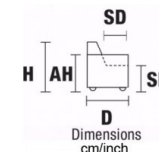

MEDUSA

MEDUSA

 AB Altezza Braccio	A Altezza	A Altezza Seduta	AM Altezza Massima	P Profondità	P Profondità Seduta	PM Profondità Massima	L Larghezza
 AH Arm Height	H Height	SH Seat Height	MH Maximum Height	D Deep	SD Seat Depth	MD Maximum Deep	W Width

VERSION MAXI: ALL ITEMS OF SECTIONS MAXI HAVE THE SAME SEAT WIDTH

					
W 210/83" D 113/44" H 89/35" SH 49/19" SD 55/22" MH 103/41"	W 105/41" D 113/44" H 89/35" SH 49/19" SD 55/22" MH 103/41"	W 85/33" D 113/44" H 89/35" SH 49/19" SD 55/22" MH 103/41"	W 105/41" D 113/44" H 89/35" SH 49/19" SD 55/22" MH 103/41"	W 105/41" D 175/69" H 89/35" SH 49/19" SD 55/22" MH 103/41"	W 105/41" D 175/69" H 89/35" SH 49/19" SD 55/22" MH 103/41"
3 SEATER MAXI	LHF ARMCHAIR MAXI	ARMLESS MAXI	RHF ARMCHAIR MAXI	LHF CHAISE MAXI	RHF CHAISE MAXI
RCL ELECTRIC HEAD-FOOT VERSION V106 + V108	V106 RCL ELECTRIC HEAD-FOOT V121 RCL ELECTRIC HEAD	V119 RCL ELECTRIC HEAD-FOOT V120 RCL ELECTRIC HEAD-FOOT	V108 RCL ELECTRIC HEAD-FOOT V122 RCL ELECTRIC HEAD-FOOT	V506 ELECTRIC HEADREST	V507 ELECTRIC HEADREST

VERSION MINI: ALL ITEMS OF SECTIONS MINI HAVE THE SAME SEAT WIDTH

					
W 180/71" D 113/44" H 89/35" SH 49/19" SD 55/22" MH 103/41"	W 90/35" D 113/44" H 89/35" SH 49/19" SD 55/22" MH 103/41"	W 70/28" D 113/44" H 89/35" SH 49/19" SD 55/22" MH 103/41"	W 90/35" D 113/44" H 89/35" SH 49/19" SD 55/22" MH 103/41"	W 90/35" D 175/69" H 89/35" SH 49/19" SD 55/22" MH 103/41"	W 90/35" D 175/69" H 89/35" SH 49/19" SD 55/22" MH 103/41"
2 SEATER MAXI	LHF ARMCHAIR MINI	ARMLESS CHAIR	RHF ARMCHAIR MINI	LHF CHAISE MINI	RHF CHAISE MINI
RCL ELECTRIC HEAD-FOOT VERSION V125 + V126	125 RCL ELECTRIC HEAD-FOOT 127 ONLY ELECTRIC HEADREST	123 RCL ELECTRIC HEAD-FOOT 124 ONLY ELECTRIC HEADREST	126 RCL ELECTRIC HEAD-FOOT 128 ONLY ELECTRIC HEADREST	V508 ELECTRIC HEADREST	V509 ELECTRIC HEADREST