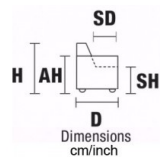

	AB Altezza Braccio	A Altezza	A Altezza Seduta	AM Altezza Massima	P Profondità	P Profondità Seduta	PM Profondità Massima	L Larghezza
	AH Arm Height	H Height	SH Seat Height	MH Maximum Height	D Deep	SD Seat Depth	MD Maximum Deep	W Width

					
W 240/96" MW 320/128" D 107/42" MD 130/51" H 91/36" AH 52/20,5" SH 45/18" SD 62/24,5" MSD 107/42"	W 200/79" MW 280/110" D 107/42" MD 130/51" H 91/36" AH 52/20,5" SH 45/18" SD 62/24,5" MSD 107/42"	W 203/80" MW 243/95" D 107/42" MD 130/51" H 91/36" AH 52/20,5" SH 45/18" SD 62/24,5" MSD 107/42"	W 203/80" MW 243/95" D 107/42" MD 130/51" H 91/36" AH 52/20,5" SH 45/18" SD 62/24,5" MSD 107/42"	W 163/64" MW 203/80" D 107/42" MD 130/51" H 91/36" AH 52/20,5" SH 45/18" SD 62/24,5" MSD 107/42"	W 163/64" MW 203/80" D 107/42" MD 130/51" H 91/36" AH 52/20,5" SH 45/18" SD 62/24,5" MSD 107/42"

VERSION CODE	V314	V214	V316	V317	V217	V216
DESCRIPTION	3 SEATER MAXI	2 SEATER MAXI	LHF 3 SEATER MAXI	RHF 3 SEATER MAXI	RHF 2 SEATER MAXI	LHF 2 SEATER MAXI

W 145/57" D 107/42" H 91/36" AH 52/20,5" SH 45/18" SD 62/24,5"	W 145/57" D 107/42" H 91/36" AH 52/20,5" SH 45/18" SD 62/24,5"	W 107/43" D 107/43" SH 45/18"	W 107/43" MW 147/58" D 107/43" MD 147/58" SH 45/18"
---	---	-------------------------------------	---