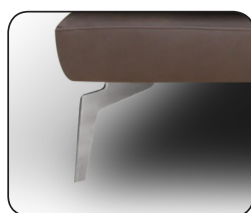

W 182
D 111
V423 RHF CORNER MERIDIAN

W 99
D 163
V500 LHF CHAISE LONGUE

W 99
D 163
V501 RHF CHAISE LONGUE

FOOT / OPTION 1:
METAL CRHOME SATIN FINISHING

FOOT / OPTION 2: STAINLESS
STEEL FEET

FOOT / OPTION 3: METAL FEET
TITANIUM FINISHING.