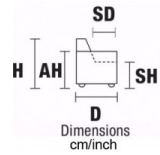

MOREA

MOREA

	AB Altezza Braccio	A Altezza	A Altezza Seduta	AM Altezza Massima	P Profondità	P Profondità Seduta	PM Profondità Massima	L Larghezza
	AH Arm Height	H Height	SH Seat Height	MH Maximum Height	D Deep	SD Seat Depth	MD Maximum Deep	W Width

						
W 256/101" D 98/39" H 85/33" AH 70/28" SH 48/19" SD 56/22"	W 220/86" D 98/39" H 85/33" AH 70/28" SH 48/19" SD 56/22"	W 184/72" D 98/39" H 85/33" AH 70/28" SH 48/19" SD 56/22"	W 164/65" D 98/39" H 85/33" AH 70/28" SH 48/19" SD 56/22"	W 102/40" D 98/39" H 85/33" AH 70/28" SH 48/19" SD 56/22"	W 200/79" D 98/39" H 85/33" AH 70/28" SH 48/19" SD 56/22"	
VERSION CODE	V347	V314	V214	V200	V100	V316
DESCRIPTION	3 SEATER EXTRA	3 SEATER MAXI	2 SEATER MAXI	2 SEATER	ARMCHAIR	LHF 3 SEATER MAXI
						
W 182/72" D 98/39" H 85/33" SH 48/19" SD 56/22"	W 200/79" D 98/39" H 85/33" AH 70/28" SH 48/19" SD 56/22"	W 164/64" D 98/39" H 85/33" AH 70/28" SH 48/19" SD 56/22"	W 144/56" D 98/39" H 85/33" SH 48/19" SD 56/22"	W 164/64" D 98/39" H 85/33" AH 70/28" SH 48/19" SD 56/22"	W 62/24" D 98/39" H 85/33" AH 70/28" SH 48/19" SD 56/22"	W 112/44" D 152/60" H 85/33" AH 70/28" SH 48/19" SD 119/47"
V315	V317	V216	V215	V217	V103	V500
ARMLESS 3 SEATER MAXI	RHF 3 SEATER MAXI	LHF 2 SEATER MAXI	ARMLESS 2 SEATER MAXI	RHF 2 SEATER MAXI	ARMLESS CHAIR	LHF CHAISE LONGUE
						
W 112/44" D 152/60" H 85/33" AH 70/28" SH 48/19" SD 119/47"	W 115/45" D 115/45" H 85/33" SH 48/19"	W 62/24" D 62/24" SH 48/19"	FOOT OPTION 1: Stainless Steel Feet	FOOT OPTION 2: Metal Feet Titanium finishing		
V501	V400	V600				
RHF CHAISE LONGUE	CORNER	FOOTSTOOL				